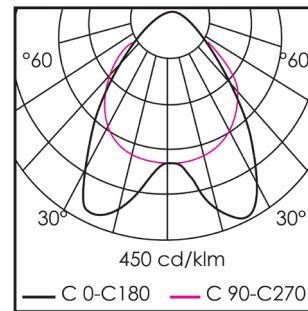

Luminaries Features

Lamp Type	Fluorescent
Number of Lamps	Up to 4
Louver	- High mirror parabolic reflector and profiled aluminium V-Shaped lamellae - Stepped Aluminium transverse reflectors and I-Shaped lamellae - Broad symmetrical bat wing light distribution, Featuring longitudinal reflector and double parabolic transverse blades
Diffuser	Available in opal or prismatic diffuser
Ballast Type	- Electromagnetic ballast with starer and capacitor - Electronic ballast
Body	Anti-corrosion sheet steel painted with electrostatic powder coating

Luminaries Electrical Characteristics

Power Supply	220 Volt AC
Wattage	18 W, 36 W
Feeder Size	3 x 1.5 mm² Cable

Installation

- Recessed

Photometric

Hi Mirror