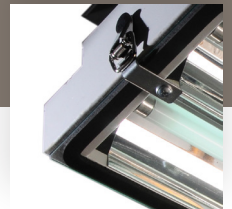

GALAXY LIGHTING FIXTURES

TAURUS II Highbay Luminaires

INDUSTRIAL
AREAS

WAREHOUSES

INDUSTRIAL
ENVIRONMENTS

SPORTS

Introduction

The Taurus II provides the best of both worlds (Efficiency and High Quality Light) which makes it ideal for retail, shopping malls, light industrial and recreational environments. Its unmatched photometric performance and advanced housing style allow the benefits of fluorescent to be applied at high mounting heights that were traditionally exclusive to H.I.D.

Standards