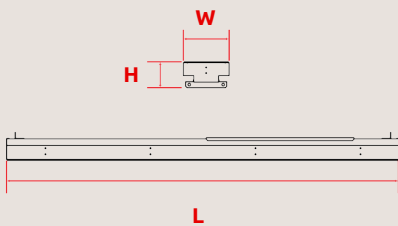

Standards

Luminaries Features

Lamp Type	• T5 Fluorescent
Number of Lamps	• 1 - 4
Diffuser	<ul style="list-style-type: none"> • The diffuser is totally enclosed to the reflector by rubber gasket and 10 extruded aluminium clips to ensure high ingress protection against dust and water jet (IP65) • The diffuser can be suspended by a small chain to make lamp maintenance easy and fast • (IP20) rating is achieved when used without glass
Reflector	• High mirror aluminum reflector fastened in gear compartments by screws
Ballast Type	• Refer to Ordering Information for available options
Body	• Anti-corrosion sheet steel painted with light gray electrostatic powder coating

Luminaries Electrical Characteristics

Voltage	• 220 Volt AC
Wattage	<ul style="list-style-type: none"> • 1x54W, 1x80W • 2x54W, 2x80W • 3x54W, 3x80W • 4x54W, 4x80W
Feeder Size	• 3 X 2.5 mm Cable

Installation

- Suspended with chain or suspension rod upon request

Photometric

Mechanical Specifications

Models with Tempered Glass Cover - IP65

Max. Power	L	W	H	W/Kg
1 x 54W	1215	153	93	7.87
1 x 80W	1515	153	93	8.55
2 x 54W	1215	191	93	8.74
3 x 54W	1215	271	93	11
4 x 54W	1215	352	93	12.9
2 x 80W	1515	191	93	10
3 x 80W	1515	271	93	12.75
4 x 80W	1515	352	93	15.14

Models without Cover - IP20

Max. Power	L	W	H	W/Kg
1 x 54W	1215	153	85	5.94
1 x 80W	1515	153	85	6.38
2 x 54W	1215	191	85	6.35
3 x 54W	1215	271	85	7.65
4 x 54W	1215	352	85	8.51
2 x 80W	1515	191	85	7
3 x 80W	1515	271	85	8.57
4 x 80W	1515	352	85	9.73