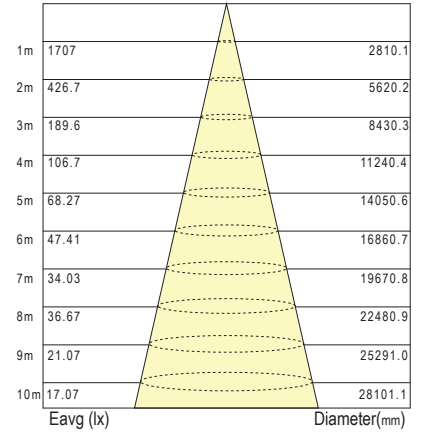

Cone Diagram