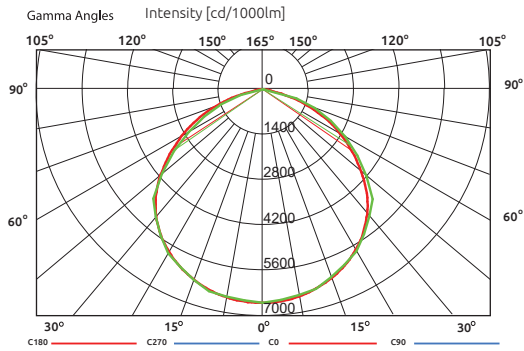

Photometric