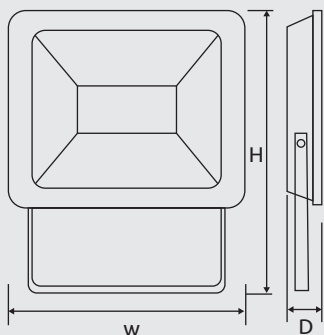

General Specifications

Product type : Flood Light

Mounting type : By bracket

Description : Zodiac floodlights are ideal for outdoor use that ensure an excellent quality of light, it has an optimized weight and size due to its compact design, very homogenous light, energy saving up to 90% comparing to traditional floodlights.

Category : Outdoor light

Applications : Warehouse, parking, advertising signs and façade lighting.