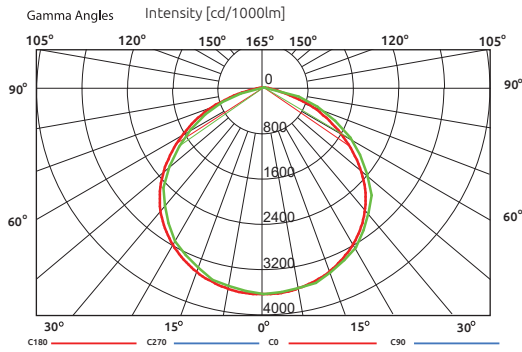

Photometric