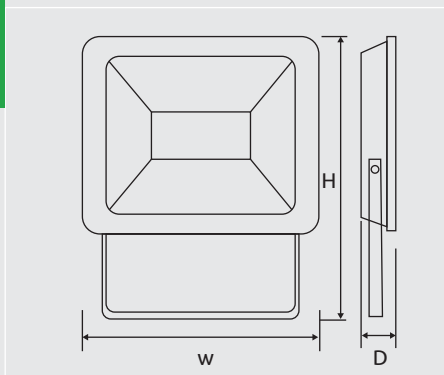

Product Code

ZODIAC 200w

Color

Black

General Specifications

Product type : Flood Light

Mounting type : By bracket

Description : Zodiac floodlights are ideal for outdoor use that ensure an excellent quality of light, it has an optimized weight and size due to its compact design, very homogenous light, energy saving up to 90% comparing to traditional floodlights.

Category : Outdoor light

Applications : Warehouse, parking, advertising signs and façade lighting.

Lighting Specifications

Wattage	: 200 w
Delivered lumen	: 20000 lm
Efficacy	: ≥ 100 lm/w
Power Factor	: 0.95
CRI	: ≥ 80
Color temperature	: 3000 K : 6500 K
Rated lifetime	: 30,000 hrs.

Physical Specifications

Body	: High pressure die cast aluminum housing
Finishes	: Electrostatic painting
Diffuser	: Toughened glass, high strength, impact resistance
Thermal Dissipation	: Passive

Electrical Specifications

Driver	: Included
Driver mounting	: Integrated
Voltage	: 185-265 VAC
Frequency	: 50 Hz

Dimensions

Width	: 280 mm
Depth	: 44 mm
Height	: 280 mm

Optical Specifications

Aiming	: (Fixing arm) Rotatable 180°
Light distribution	: Symmetric
Light emission	: Direct
Beam angle	: 110°