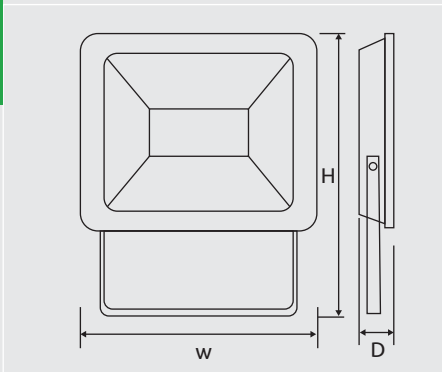

Lighting Specifications

Wattage : 150 w

Delivered lumen : 15000 lm

Efficacy : ≥ 100 lm/w

Power Factor : 0.95

CRI : ≥ 80

Color temperature : 3000 k : 6500 k

Rated lifetime : 30,000 hrs.