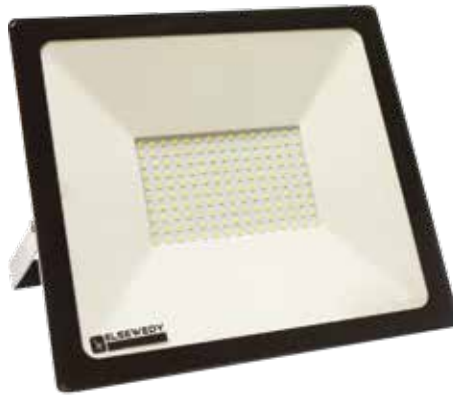

ZODIAC

Product Code

ZODIAC 50W

Color

Black

General Specifications

Product type : Flood Light

Mounting type : By bracket

Description : Zodiac floodlights are ideal for outdoor use that ensure an excellent quality of light, it has an optimized weight and size due to its compact design, very homogenous light, energy saving up to 90% comparing to traditional floodlights.

Color temperature : 3000 k : 6500 k

Rated lifetime : 30,000 hrs.

Physical Specifications

Body : High pressure die cast aluminum housing

Finishes : Electrostatic painting

Diffuser : Toughened glass, high strength, impact resistance

Product type : Flood Light

Mounting type : By bracket

Description : Zodiac floodlights are ideal for outdoor use that ensure an excellent quality of light, it has an optimized weight and size due to its compact design, very homogenous light, energy saving up to 90% comparing to traditional floodlights.