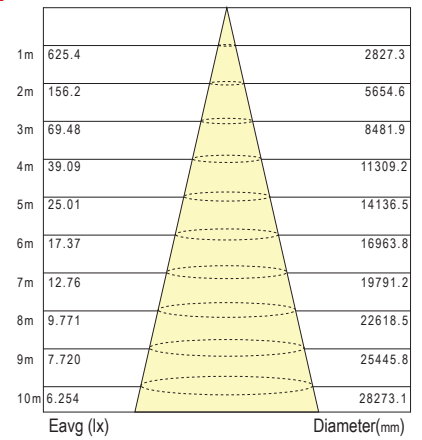

Cone Diagram