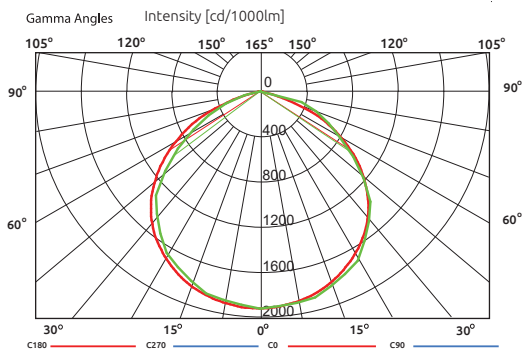

Depth : 33 mm

Height : 210 mm

Optical Specifications

Aiming : (Fixing arm) Rotatable 180°

Light distribution : Symmetric

Light emission : Direct

Beam angle : 110°

Photometric

Depth : 44 mm

Height : 348 mm

Optical Specifications

Aiming : (Fixing arm) Rotatable 180°

Light distribution : Symmetric

Light emission : Direct

Beam angle : 110°

Photometric