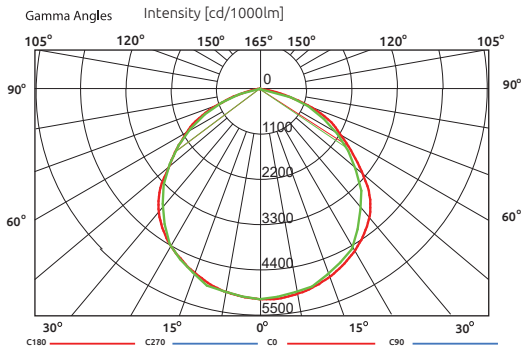

Depth : 44 mm

Height : 348 mm

Optical Specifications

Aiming : (Fixing arm) Rotatable 180°

Light distribution : Symmetric

Light emission : Direct

Beam angle : 110°

Photometric