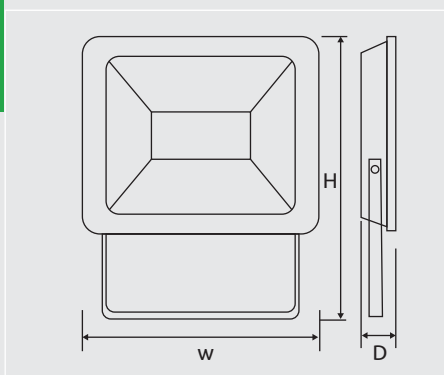

Lighting Specifications

Wattage : 50 w

Delivered lumen : 5000 lm

Efficacy : ≥ 100 lm/w

Power Factor : 0.95

CRI : ≥ 80

Color temperature : 3000 k : 6500 k

Rated lifetime : 30,000 hrs.

Physical Specifications

Body : High pressure die cast aluminum housing

Finishes : Electrostatic painting

Diffuser : Toughened glass, high strength, impact resistance

Thermal Dissipation : Passive

Electrical Specifications

Driver : Included

Driver mounting : Integrated

Voltage : 185-265 VAC

Frequency : 50 Hz

Dimensions

Width : 200 mm

Depth : 33 mm

Height : 210 mm

Optical Specifications

Aiming : (Fixing arm) Rotatable 180°

Light distribution : Symmetric

Light emission : Direct

Beam angle : 110°