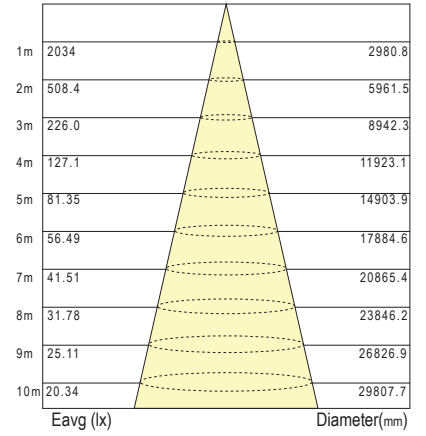

Depth : 44 mm

Height : 348 mm

Optical Specifications

Aiming : (Fixing arm) Rotatable 180°

Light distribution : Symmetric

Light emission : Direct

Beam angle : 110°

Photometric

Driver	: Included
Driver mounting	: Integrated
Voltage	: 185-265 VAC
Frequency	: 50 Hz

Dimensions

Width	: 280 mm
Depth	: 44 mm
Height	: 280 mm

Optical Specifications

Aiming	: (Fixing arm) Rotatable 180°
Light distribution	: Symmetric
Light emission	: Direct
Beam angle	: 110°

Photometric

Cone Diagram

Pictures & Accessories

Applications