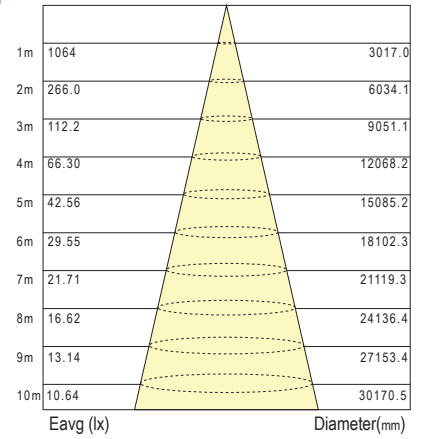

Cone Diagram