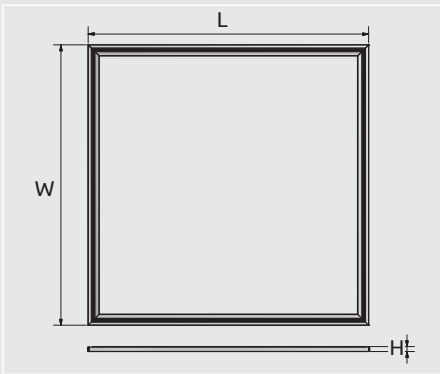

A photograph of a modern office interior featuring cubicles with white desks and blue partitions. The ceiling has a grid of recessed fluorescent lights. A large, semi-transparent red diagonal shape is overlaid on the right side of the image. The word "ECO" is written in large, white, bold, sans-serif capital letters across the middle of the image.

ECO

Product Code

ECO 60*60

Color

Matt White

General Specifications

Product type	: LED Backlight luminaire 60x60
Mounting type	: Recessed – Surface - Suspended
Description	: LED Backlight luminaire ideal for retrofitting the fluorescent fixtures which provide a better illumination conditions, visually comfortable and uniform light.
Category	: Indoor light
Applications	: Offices, schools, hospitals, banks and supermarkets.

Optical Specifications

Aiming	: Fixed
Light distribution	: Symmetric
Light emission	: Direct
Beam angle	: 120°

Dimensions

Mounting	Length (mm)	Width (mm)	Height (mm)
Recessed	595	595	35
Surface	605	605	50