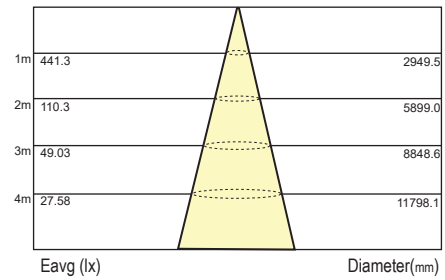

Cone Diagram