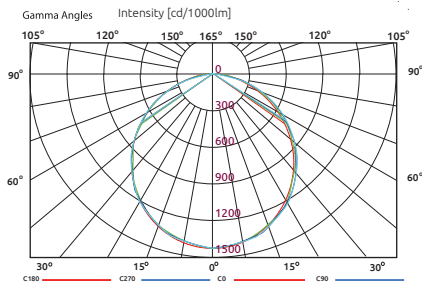

Dimensions

Mounting	Length (mm)	Width (mm)	Height (mm)
Recessed	595	595	35
Surface	605	605	50

Photometric